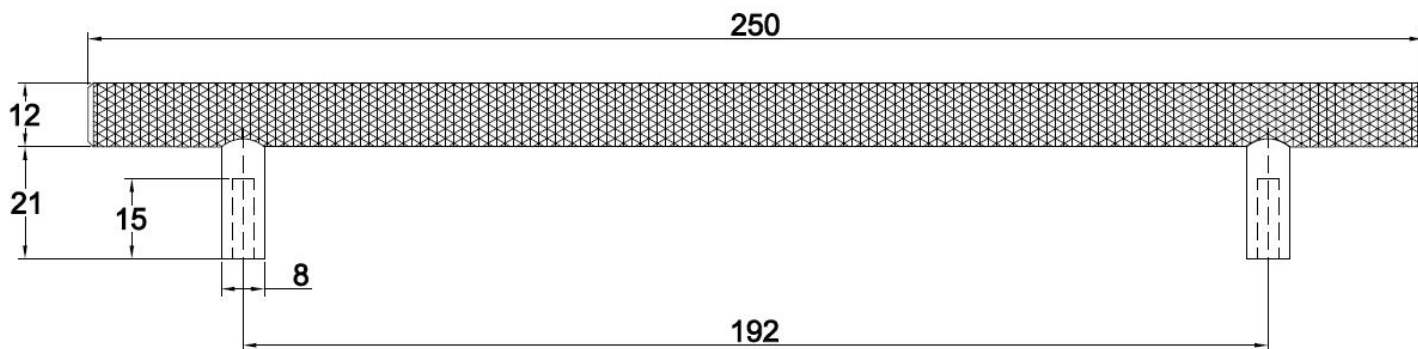

PRODUCT SHEET

Description:

Bar Handle "Grip", cc 192mm, \varnothing 12x250mm,H:33mm, SS-Look,Brass Material, Incl. 2 pcs of M4x25mm. SS-Look Screws

Item number:

17.01.202-0

Units	Box	Carton	HS Code	Barcode
Pcs.	10	50	8302420090	 5704866509756